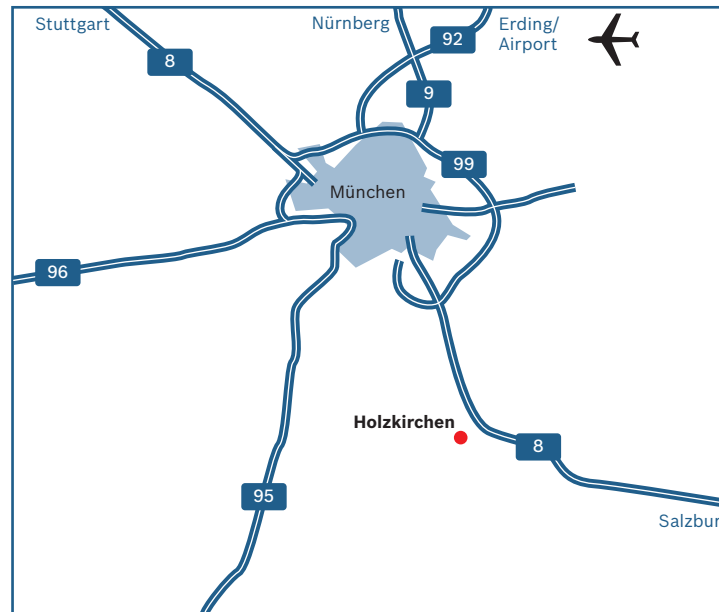

BoschEngineering | Holzkirchen plant

Arriving by car

From the direction of Stuttgart:

A8 (E52)

Direction of Ulm-Augsburg-Dachau/
Fürstenfeldbruck

Intersection AB-Dreieck Gröbenzell direction
of Salzburg

From the direction of Nürnberg:

A9 (E45) up to intersection Kreuz
München-Nord

From the airport München II
(Franz-Josef-Strauss):

A92 (E53) up to AB-Kreuz Neufahrn,

A9 (E45) up to intersection Kreuz

München-Nord direction of Salzburg

Intersection Kreuz München-Ost

Autobahn A99 up to intersection Kreuz

München-Süd

Autobahn A8 (E45/E52) direction of Salzburg
Hofolding

Exit Holzkirchen

B318 direction of Tegernsee

Exit Holzkirchen Gewerbegebiet-Ost

Arriving by local transport

From München Central Station please
take the suburban train line S 5 or the
BOB to Holzkirchen.

erphi electronic GmbH

Gewerberg 15

83607 Holzkirchen

Deutschland

Telefon: +49 8024 3009-0