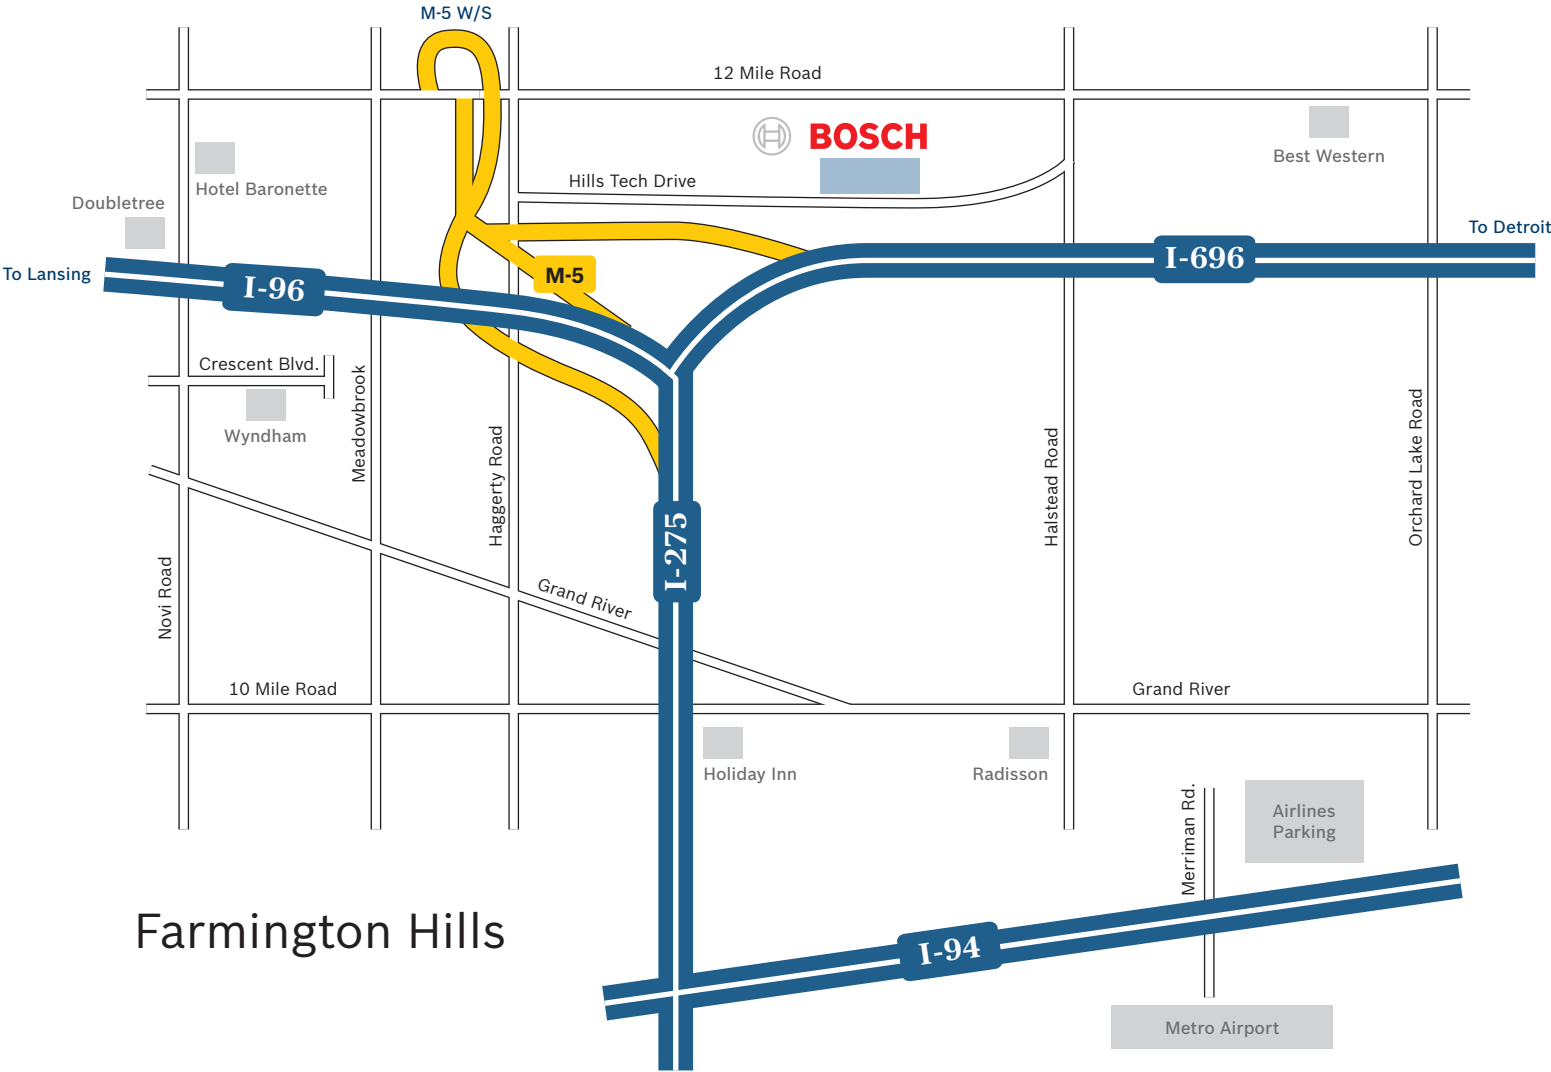

BoschEngineering | Farmington Hills plant

Robert Bosch Corporation
38000 Hills Tech Drive
Farmington Hills MI 48331
(248) 553-9000

Farmington Hills

Map is not to scale. Locations are as accurately placed as possible.