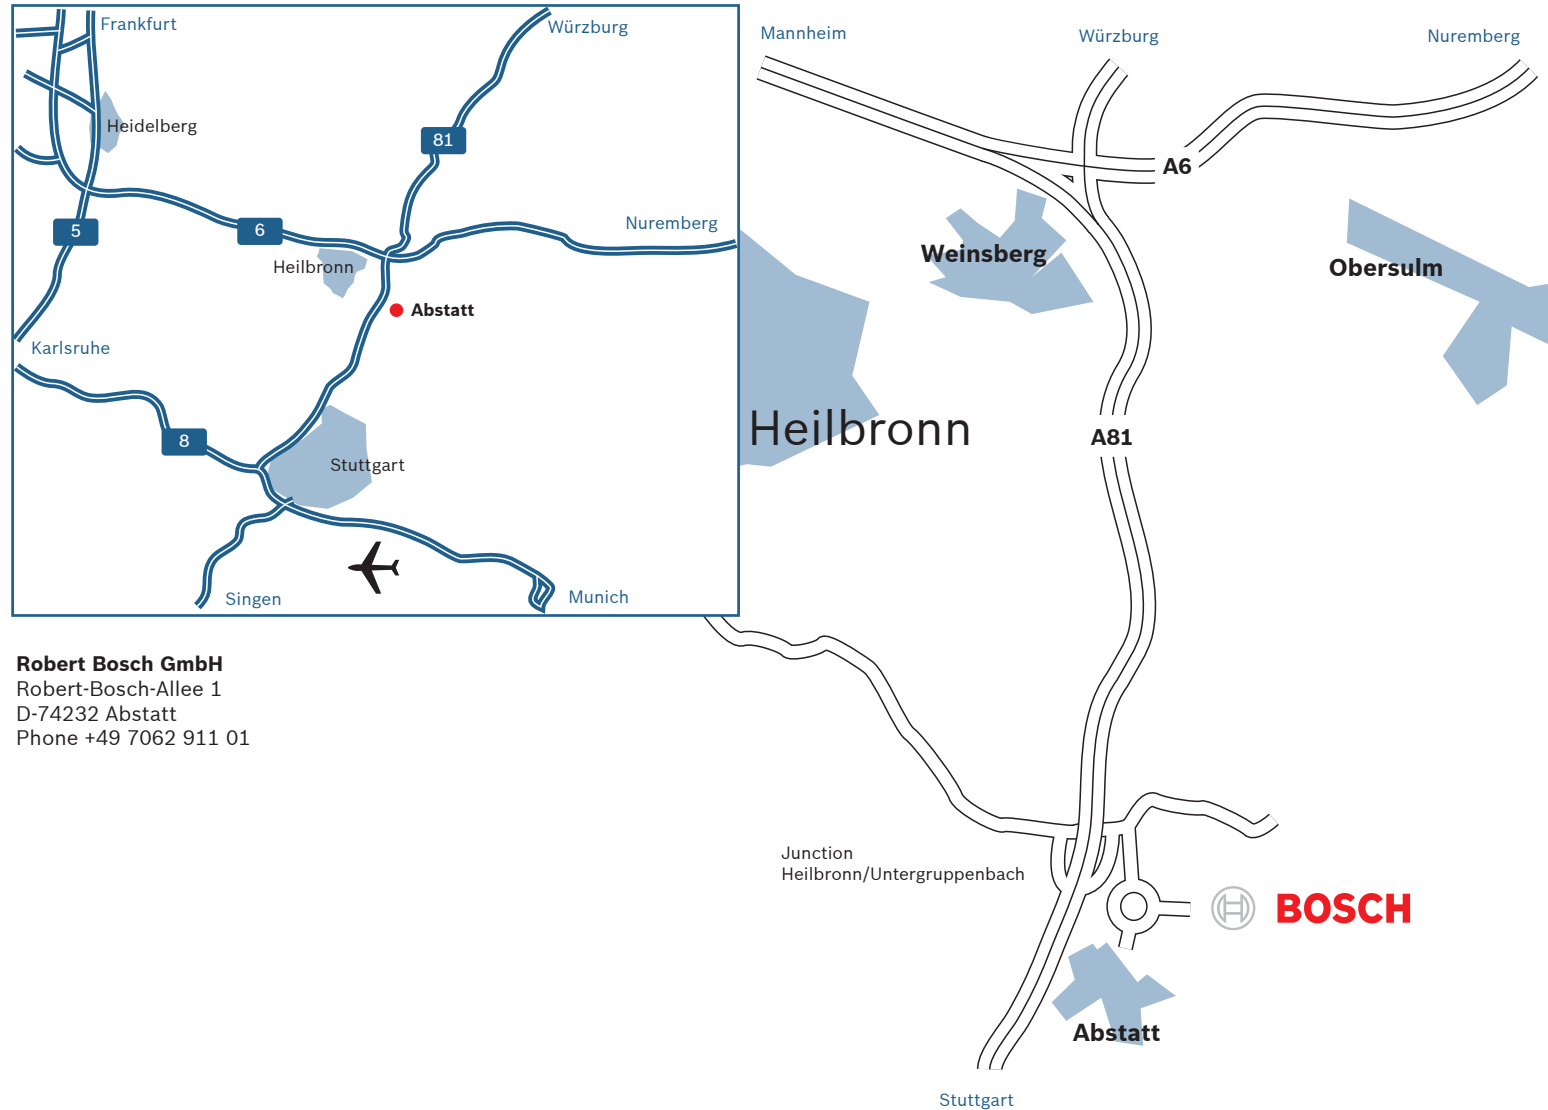

Location **Abstatt**

Arrival by Car

Leave the A81 at exit 11 "Heilbronn/Untergruppenbach" and turn right. Then follow the signs in the direction of "BOSCH."

Arrival by Public Transport

From the direction of Stuttgart:

Take the S-Bahn (city railway) line S4 from the Stuttgart Main Railway Station to Marbach. From there, take the bus to Beilstein. Then take the bus to Heilbronn and get off at the stop "Bosch-Abstatt."

From the direction of Heilbronn:

From the Heilbronn Bus Station, take the bus line 642 and get off at the stop "Bosch-Abstatt."

Robert Bosch GmbH
Robert-Bosch-Allee 1
D-74232 Abstatt
Phone +49 7062 911 01